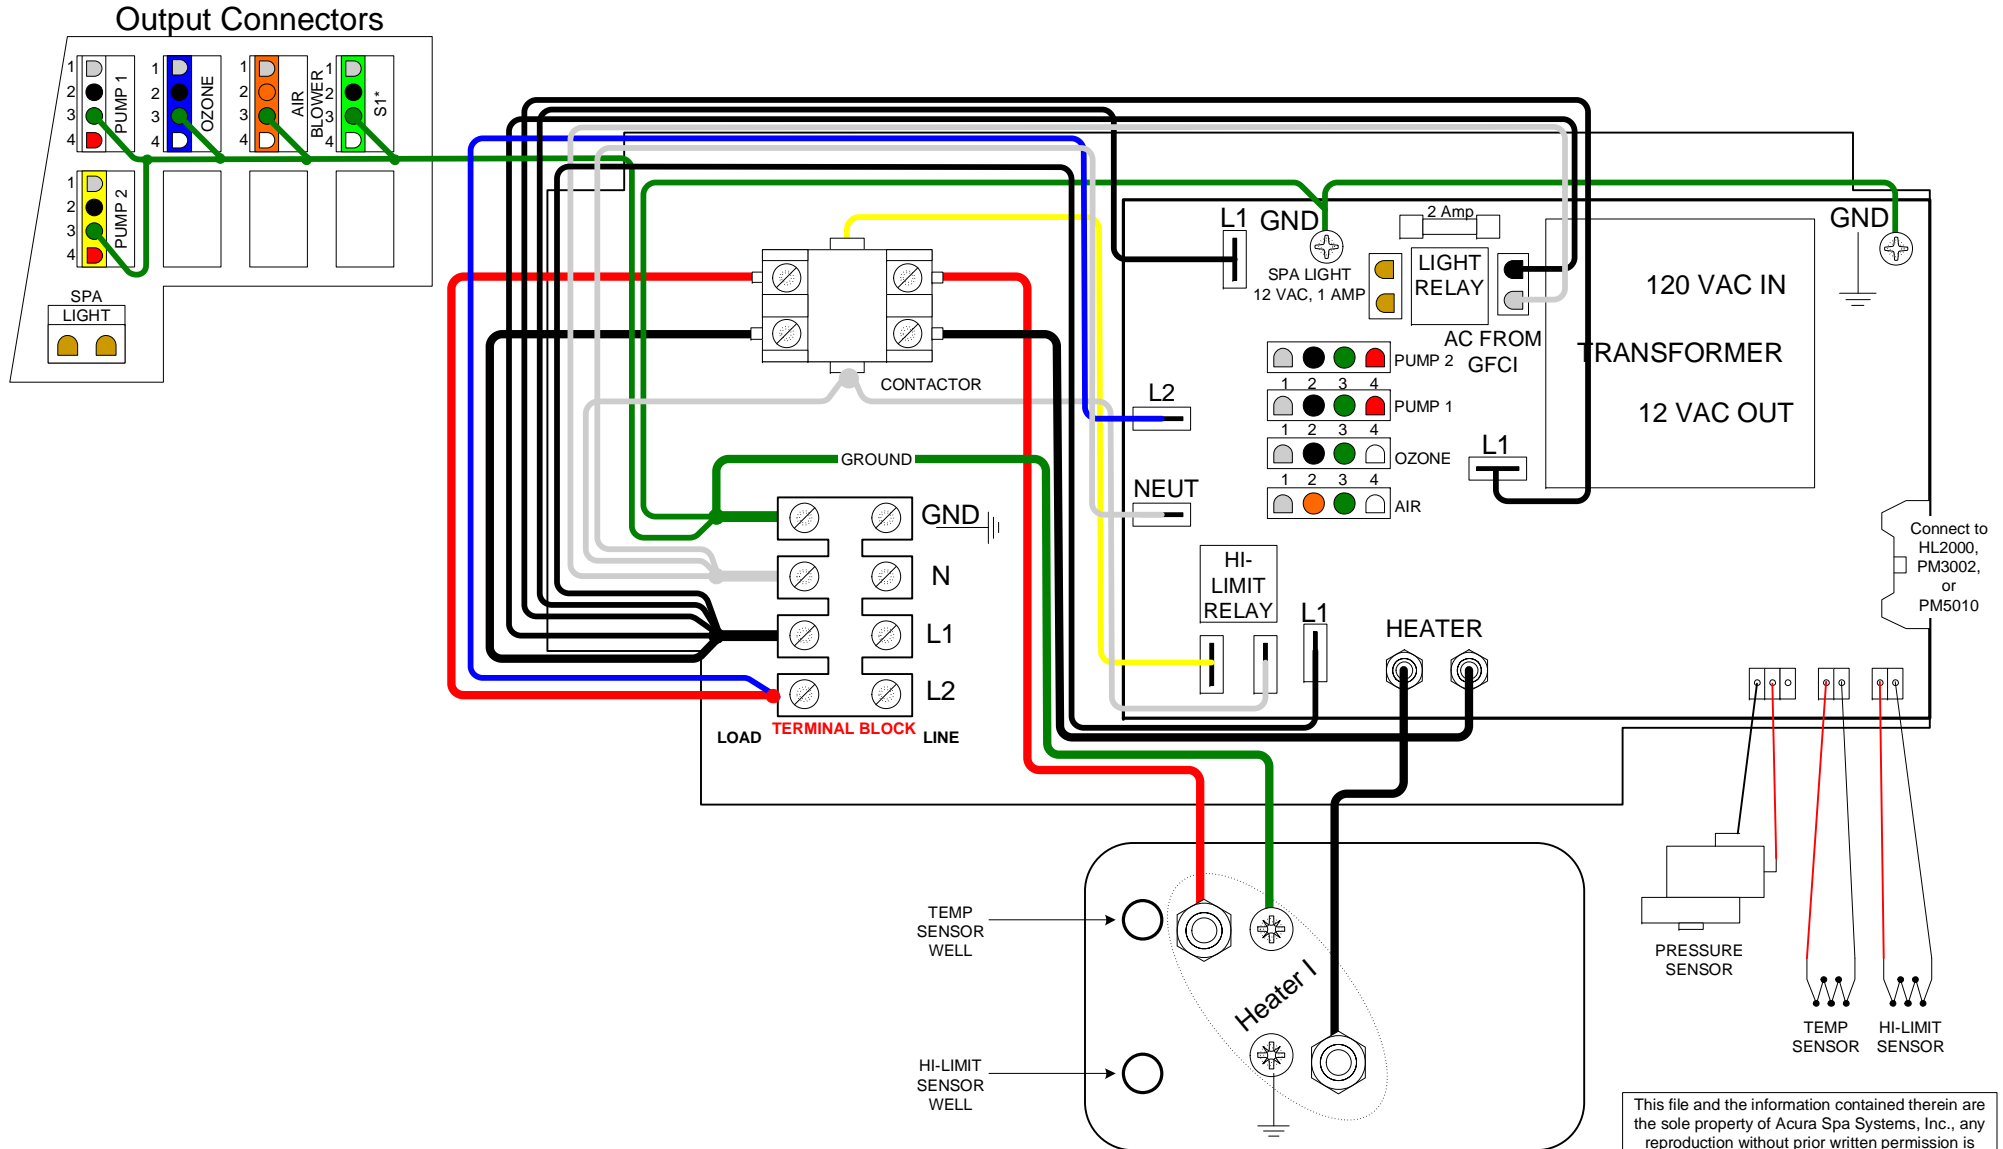

ACURA SPA SYSTEMS, INC.		
POWER MASTER™ SERIES-220		
MODEL:	PM50DP2B1	
240V	50A. Service	60 Hz
REVISION:	02/12/08	* Optional Items

WARNING: MUST BE WIRED PER NATIONAL ELECTRIC CODE AND ALL LOCAL CODES AND REGULATIONS.

NOTE: To supply 120V to the heater, move RED wire on load side of **Terminal Block** from RED (L2) to WHITE (N).

NOTE: To supply 120V to the pump, move BLUE wire on load side of **Terminal Block** from RED (L2) to WHITE (N).

WARNING: CONNECT ONLY TO A G.F.C.I. PROTECTED CIRCUIT.

This file and the information contained therein are the sole property of Acura Spa Systems, Inc., any reproduction without prior written permission is strictly forbidden.